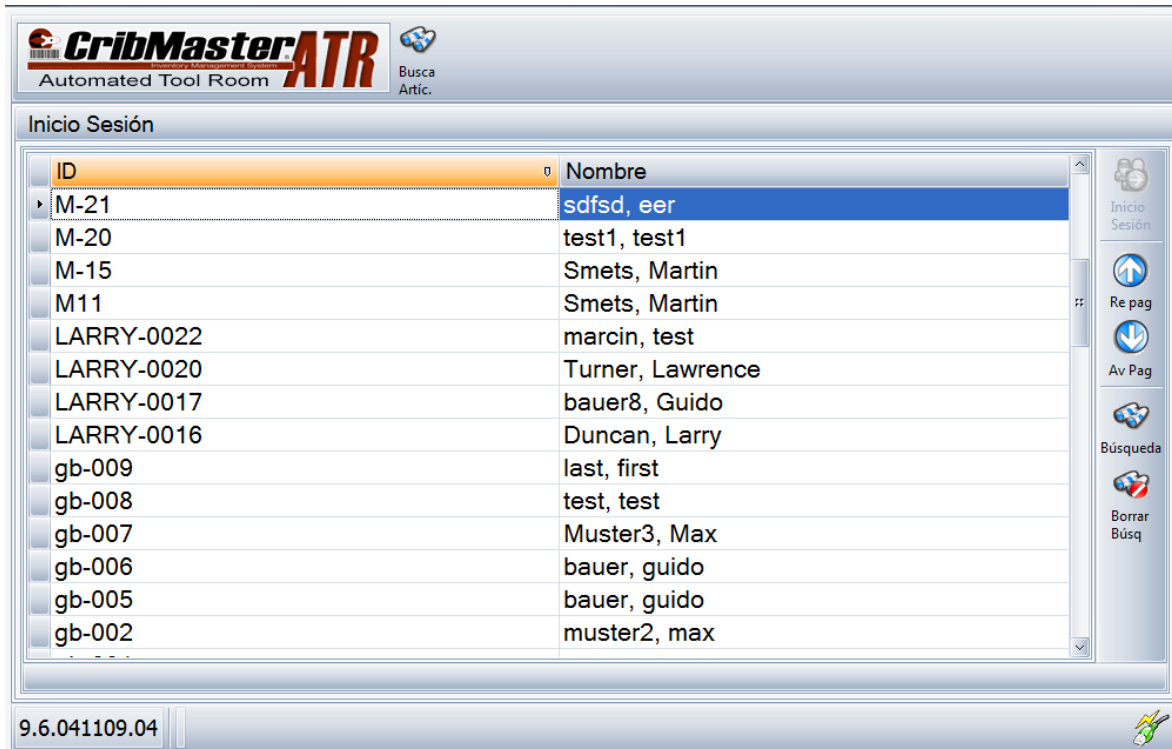

Sección 4: Cómo cambiar su contraseña

NOTA: Si es la primera vez que inicia sesión, su contraseña será su ID de empleado. Se le pedirá que cambie su contraseña inmediatamente. Deberá ser una contraseña numérica de cuatro dígitos.

Empiece seleccionando su nombre de la lista que aparece.

Introduzca la contraseña.

NOTA: Si no recuerda su contraseña actual, póngase en contacto con su Administrador de cliente de Invend. La información de contacto figura a la derecha de la máquina de vending, en la esquina superior izquierda

Toque el botón **Password Change** (cambiar contraseña)

NOTA: Si el botón **Password Change** no aparece, probablemente se deba a que su máquina de vending no está conectada a la base de datos. Marque el botón **Sync**

(sincronizar) para confirmar. Si este botón aparece en naranja , póngase en contacto con su Administrador de cliente de Invend para resolver el problema.